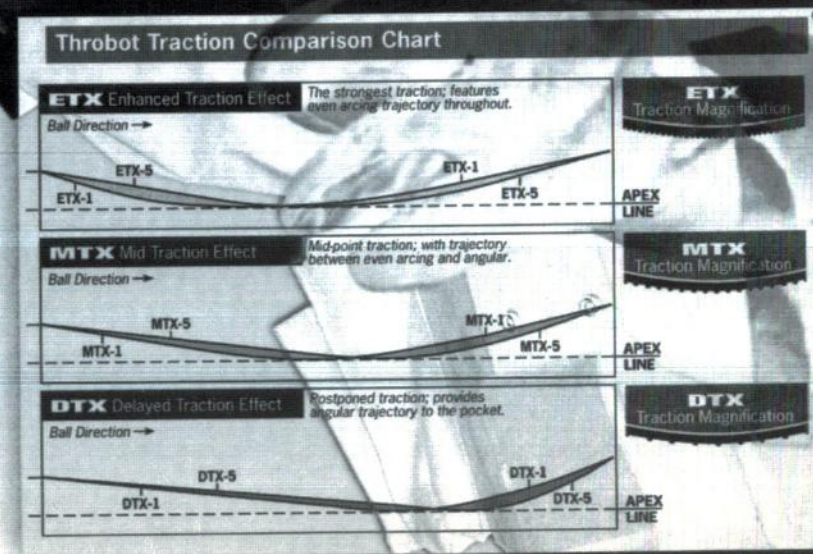

Dual Density Design: Look at the shape. Two large masses. This helps distribute the weight for a more powerful performance. The high-density bottom lobe creates track flare and maintains backend strength.

Riot Zone is shiny out of the box, thanks to the revolutionary new Brunswick Finishing System featuring 3M™ Trizact™ Abrasives developed by 3M and Brunswick. The overall reaction of your Riot Zone can be adjusted by any pro shop using the Brunswick Finishing System. You can even return it to original factory finish and reaction — even after the ball has been tracked up.

Riot Zone. The only pearlized Proactive. The only "perimeter-weighted" core. The only thing you need to incite a Riot.

Riot Zone. Coverstock: Proactive, Trizact Finished •
Traction Characteristic: Delayed Traction Effect (DTX) 2 •
Weights: 10-16 lbs. • Hook Potential: 20-12 (dull/shiny) •
Length: 5 • Backend: 12 • Average RG: 5.8

Traction Characteristics are designed to grip the lane at different points, in different degrees. The concept has caught on as competitors try to imitate Proactive. But no matter what they call it, it's not Proactive. And it never will be.

Brunswick