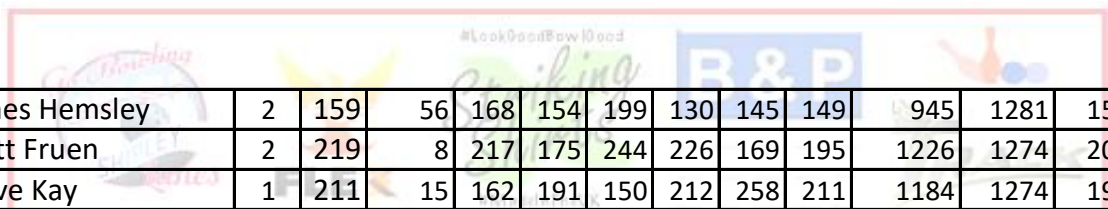

39	James Hemsley	2	159	56	168	154	199	130	145	149	945	1281	157.50
40	Matt Fruen	2	219	8	217	175	244	226	169	195	1226	1274	204.33
41	Steve Kay	1	211	15	162	191	150	212	258	211	1184	1274	197.33
42	Louise Parker	2	193	29	156	196	181	169	160	237	1099	1273	183.17
43	Jack Smith	1	206	19	142	279	175	178	215	160	1149	1263	191.50
44	Gareth Greaves	2	227	2	227	200	225	215	180	191	1238	1250	206.33
45	Elliott crosby	2	224	4	145	174	248	207	248	204	1226	1250	204.33
46	craig barrett	2	214	12	186	173	219	180	205	202	1165	1237	194.17
47	Rob Harding	1	230	0	244	234	126	192	182	235	1213	1213	202.17
48	Nikki Stam	1	167	50	141	153	124	137	137	140	832	1132	138.67

Total pinfall										58982			
Tournament qualifying average										204.8